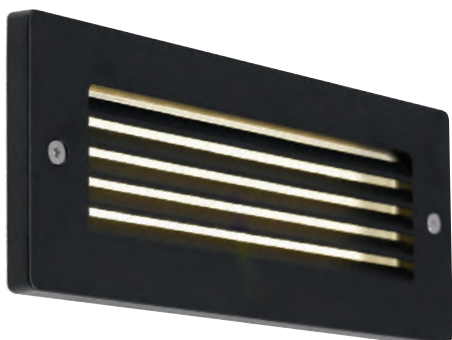

Fidenza LED Bricklight

Supplied c/w Integral Driver

274

AFBLLED

AFBL/GRILL Cover Fitted

AFBL/EYE Cover Fitted

- Die-cast aluminium housing and front cover
- Toughened front frosted glass
- Metal back box with cable entries for ease of installation
- Optional grill and hood front covers
- LED lifespan L70 50,000 hours
- Non-dimmable

LED Information

Total (Watts)	2.2W
Lumens Delivered	145lm
Lm/W	66lm
CRI	Ra 65
CCT	4000K
Input	230V
Hertz	50/60Hz
Operating Temp	-20°C to 50°C

Code	Lamp	Description
AFBLLED	LED	2.2W - Cool White

Accessories AFBL/GRILL	Front Grill Cover
AFBL/EYE	Front Eyelid Cover