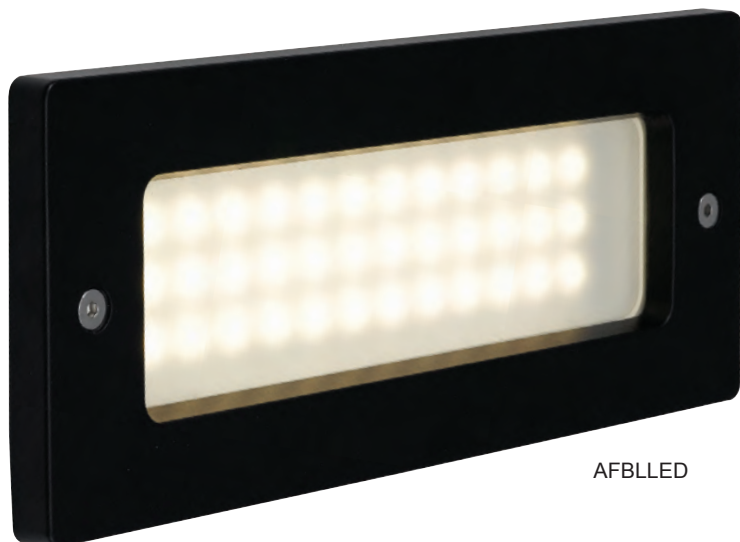

Fidenza LED Bricklight

Supplied c/w Integral Driver

274

AFBLLED

AFBL/GRILL Cover Fitted

AFBL/EYE Cover Fitted

- Die-cast aluminium housing and front cover
- Toughened front frosted glass
- Metal back box with cable entries for ease of installation
- Optional grill and hood front covers
- LED lifespan L70 50,000 hours
- Non-dimmable

LED Information

Total (Watts)	2.2W
Lumens Delivered	145lm
Lm/W	66lm
CRI	Ra 65
CCT	4000K
Input	230V
Hertz	50/60Hz
Operating Temp	-20°C to 50°C

Code	Lamp	Description
AFBLLED	LED	2.2W - Cool White

Accessories AFBL/GRILL	Front Grill Cover
AFBL/EYE	Front Eyelid Cover