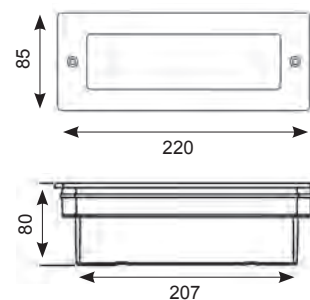

Fidenza LED Bricklight

Supplied c/w Integral Driver

274

AFBLLED

AFBL/GRILL Cover Fitted

AFBL/EYE Cover Fitted

- Die-cast aluminium housing and front cover
- Toughened front frosted glass
- Metal back box with cable entries for ease of installation
- Optional grill and hood front covers
- LED lifespan L70 50,000 hours
- Non-dimmable